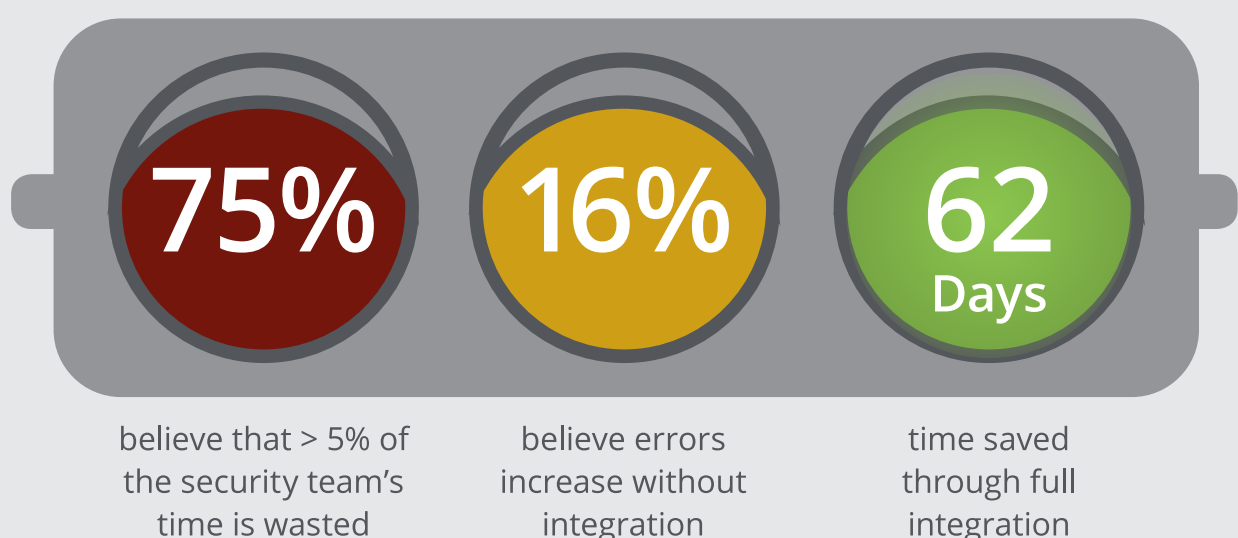

Leader of the Pack or Trailing Behind

The road to integration and automation

Are You On Track?

Those with a security platform approach perceive themselves to be ahead of their peers

Slowing Down or Full Speed Ahead?

Don't let your lack of integration be a roadblock

Your Peers are Warming Up

Businesses Are Shifting Toward Greater Automation

Benefits of Racing Ahead

Top 3 Business Outcomes

Reduction of operating costs

Improved staff retention

Automation of low-value, repetitive tasks

Start Your Engines!

IDC Security Integration and Automation — The Keys to Unlocking Security Value

Find your roadmap at www.mcafee.com/leaderofthepack